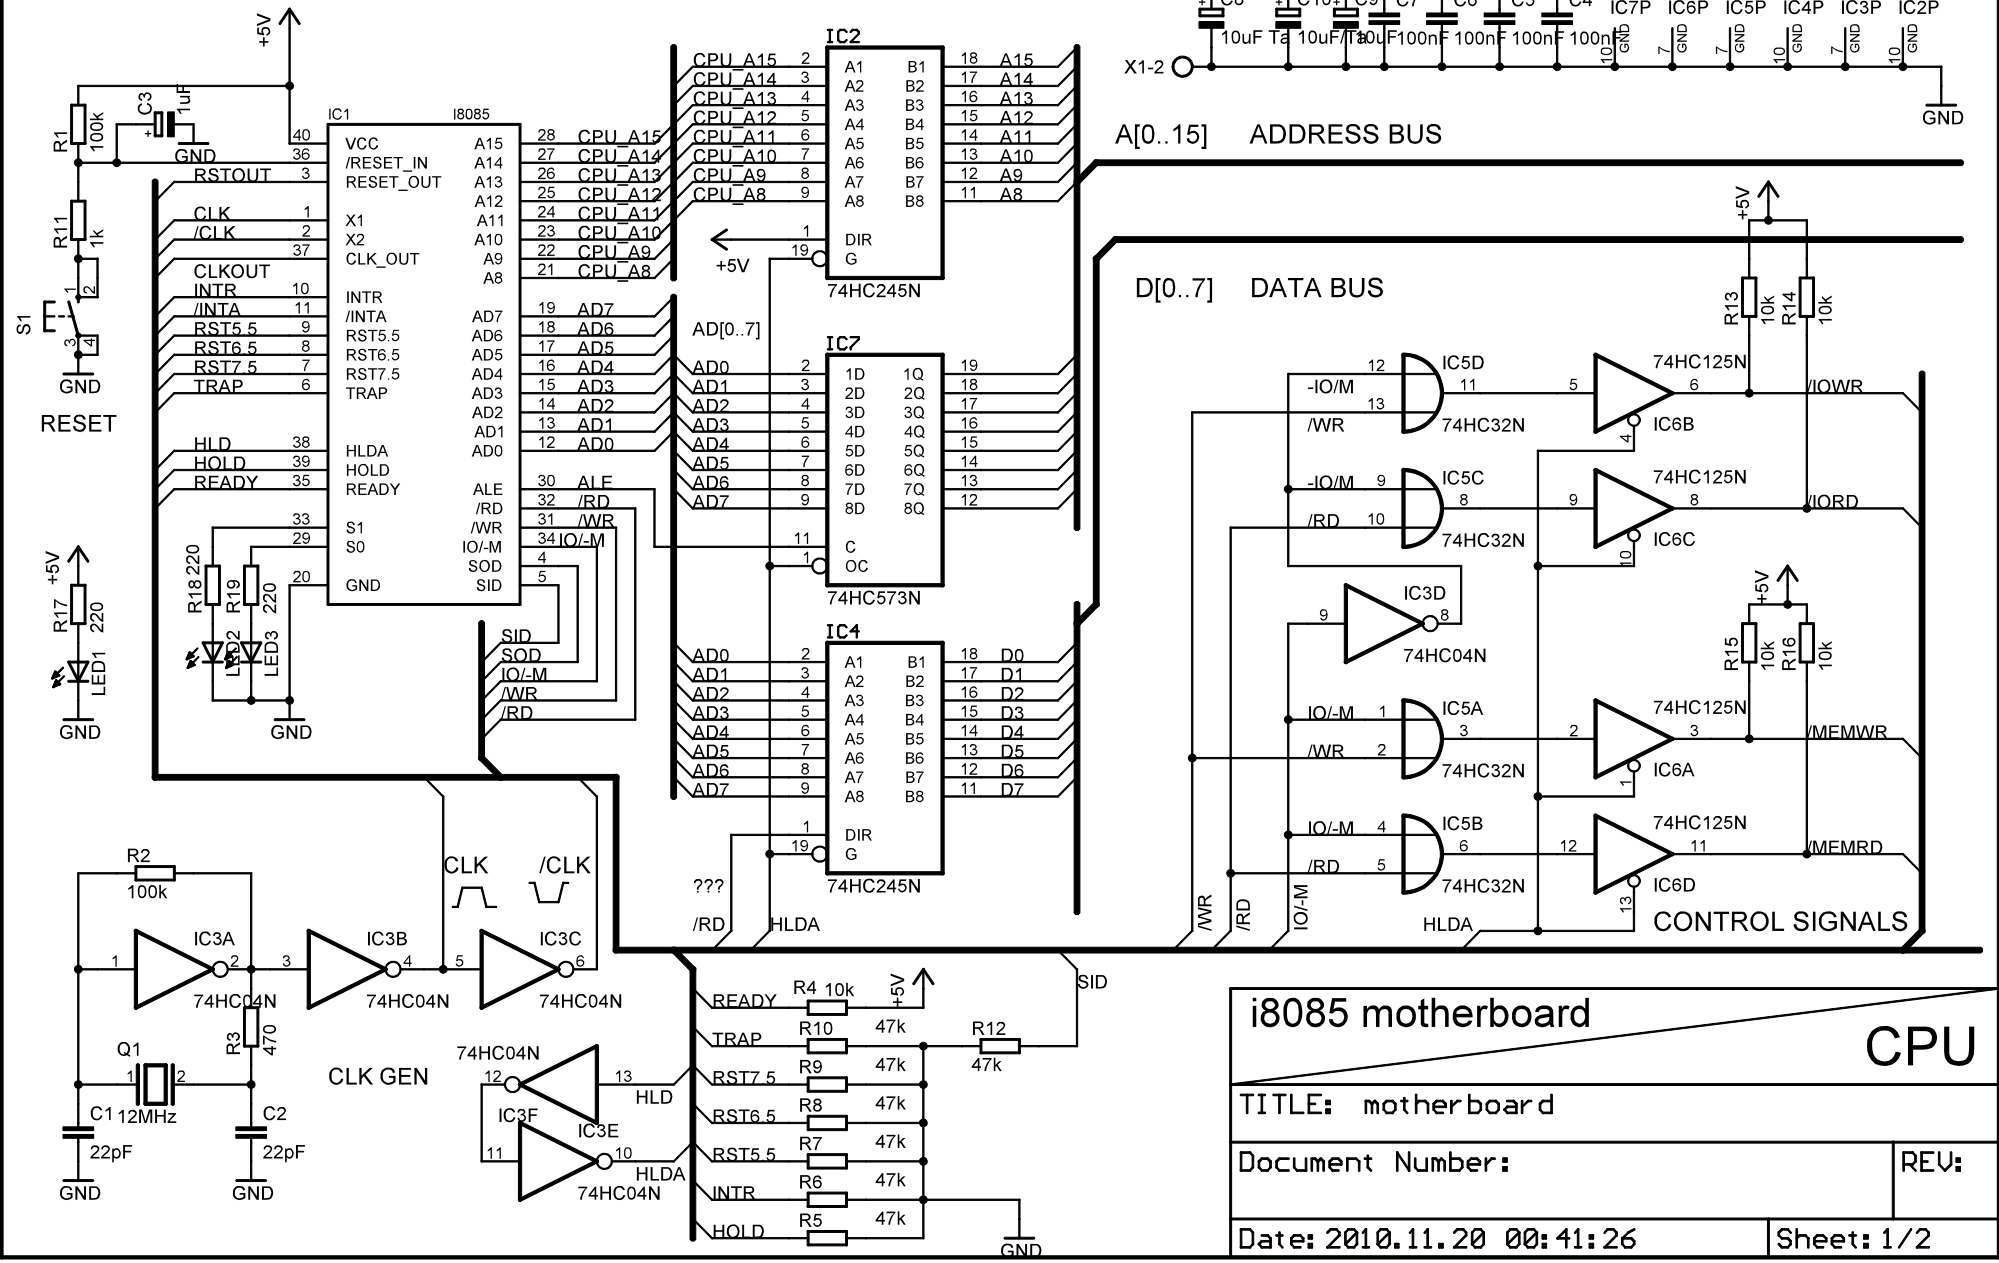

by: ::: MaSTerFoXX ::: 2010

i8085 motherboard		CPU
TITLE: motherboard		
Document Number:		REV:
Date: 2010.11.20 00:41:26		Sheet: 1/2